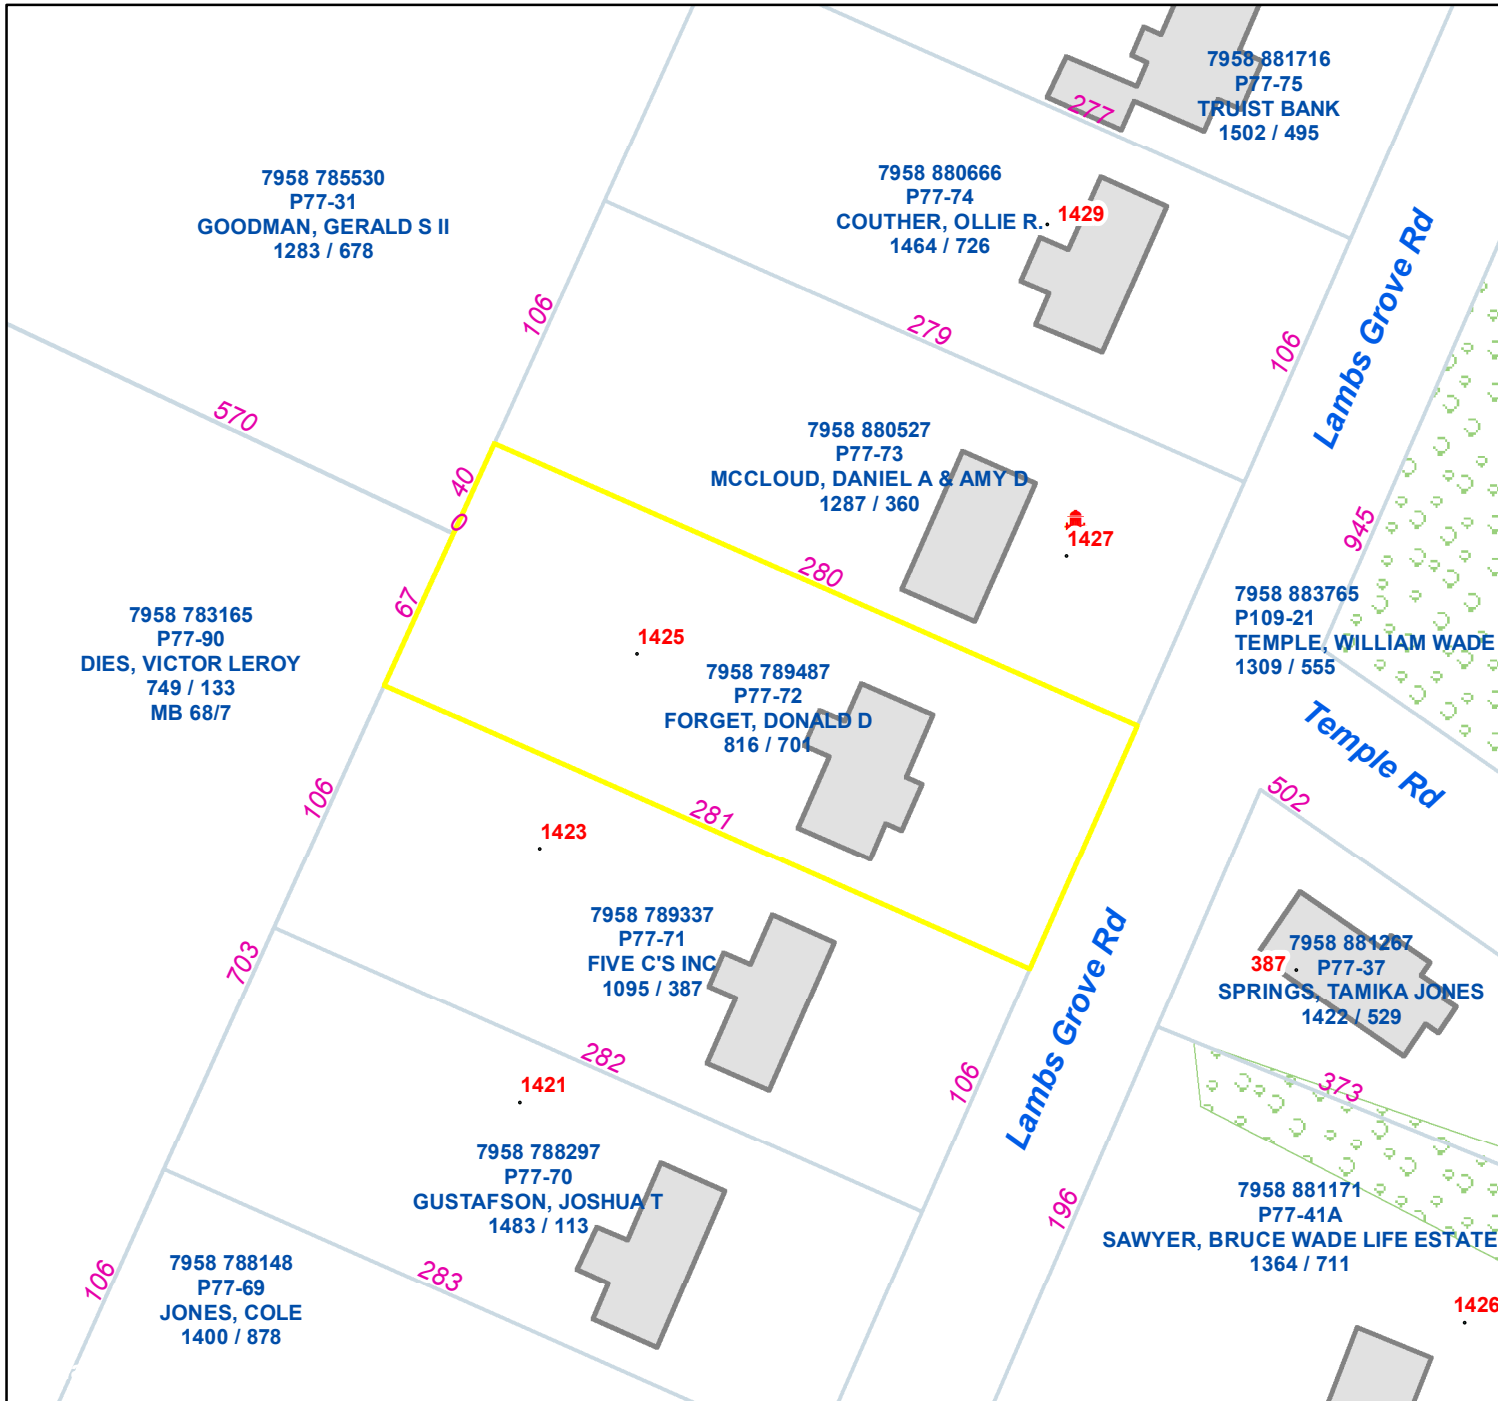

NOT A SURVEY

This map was created from historic maps, recorded deeds and surveys.
It CAN NOT be used to convey land, settle land disputes or build fences.